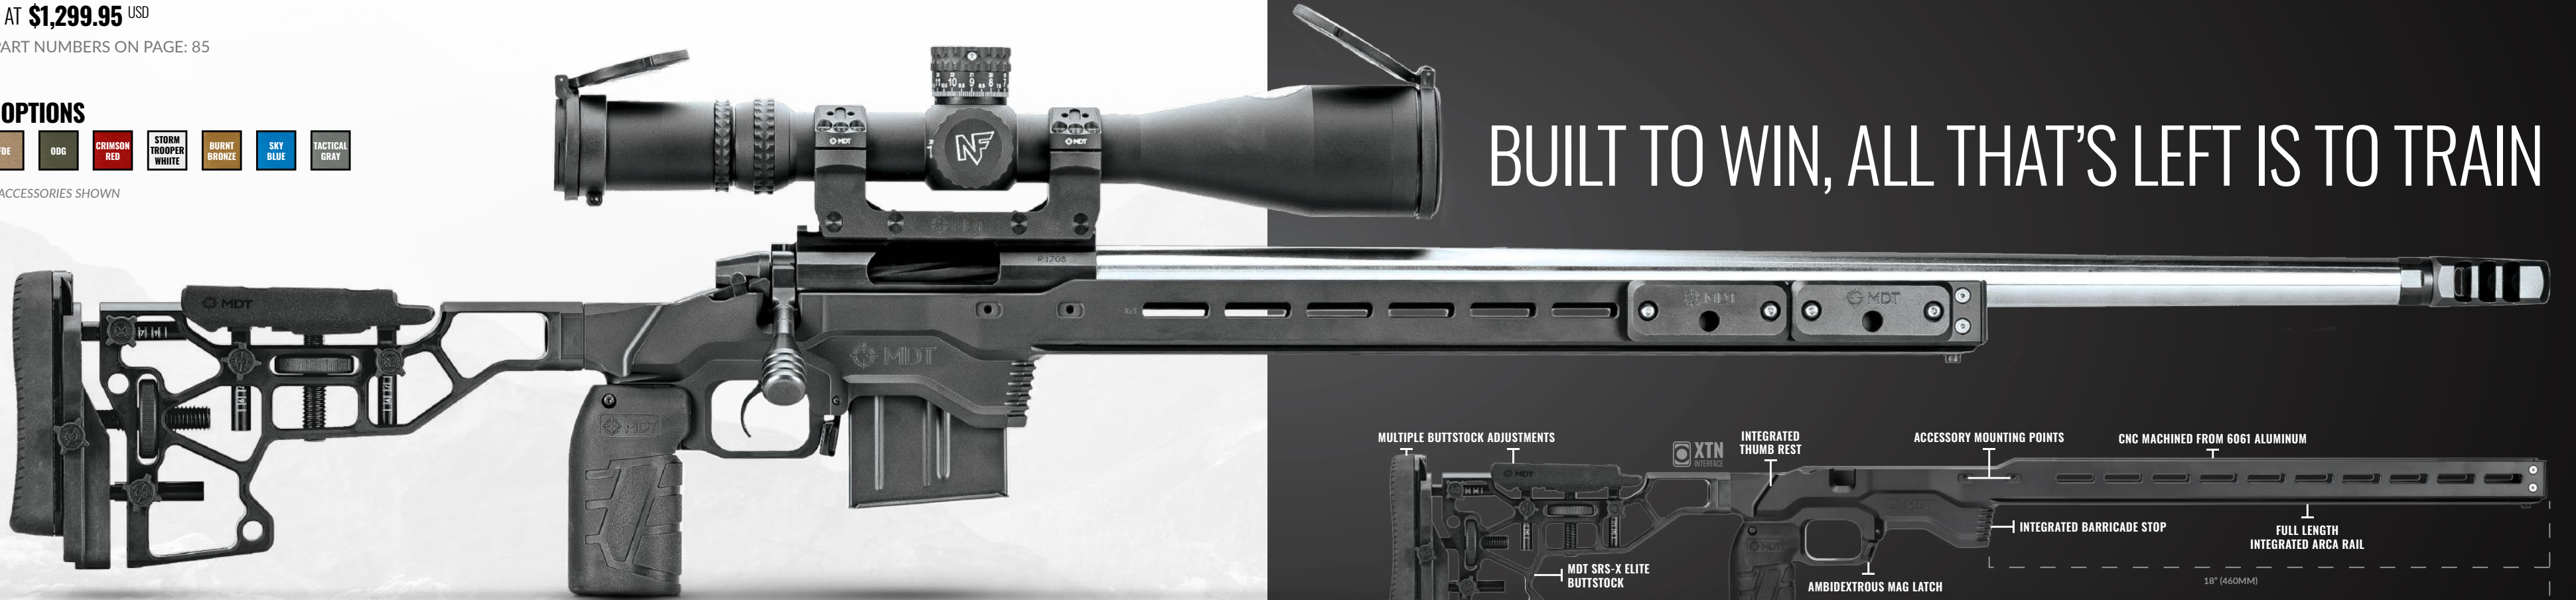

MDT
ACC PREMIER | CHASSIS SYSTEM

STARTING AT **$1,299.95** USD

SEE ALL PART NUMBERS ON PAGE: 85

COLOR OPTIONS

* OPTIONAL ACCESSORIES SHOWN

COMPETITION

WHAT YOU GET

MDT ACC PREMIER CHASSIS | MDT PREMIER VERTICAL GRIP | MDT SRS-X PREMIER BUTTSTOCK

BUILT TO WIN, ALL THAT'S LEFT IS TO TRAIN

COMPATIBILITY