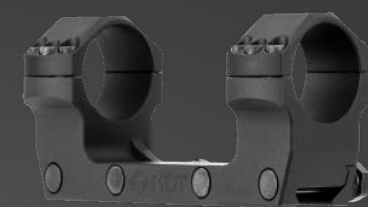

**MDT**  
SCOPE RINGS

**ONE-PIECE SCOPE MOUNT**  
Ultra high strength one-piece scope mount.  
30MM 34MM 35MM  
STARTING AT **\$399.95** USD

**SCOPE RINGS | ELITE**  
6 oversized fasteners & integrated bubble level.  
30MM 34MM 35MM  
STARTING AT **\$279.95** USD