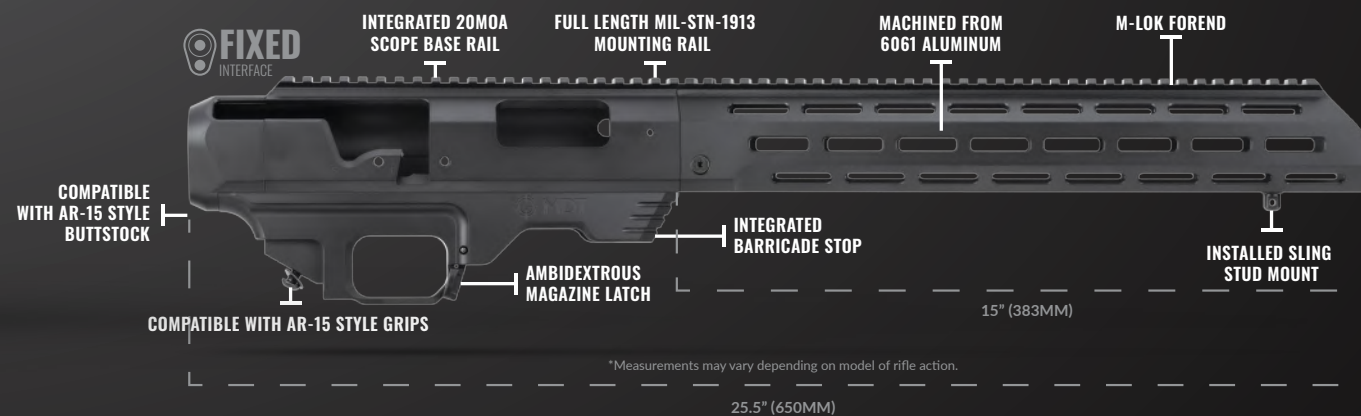

COLOR OPTIONS

\* OPTIONAL ACCESSORIES SHOWN

THE PRECISION OF A BOLT GUN, THE ERGONOMICS OF AN AR

COMPATIBILITY