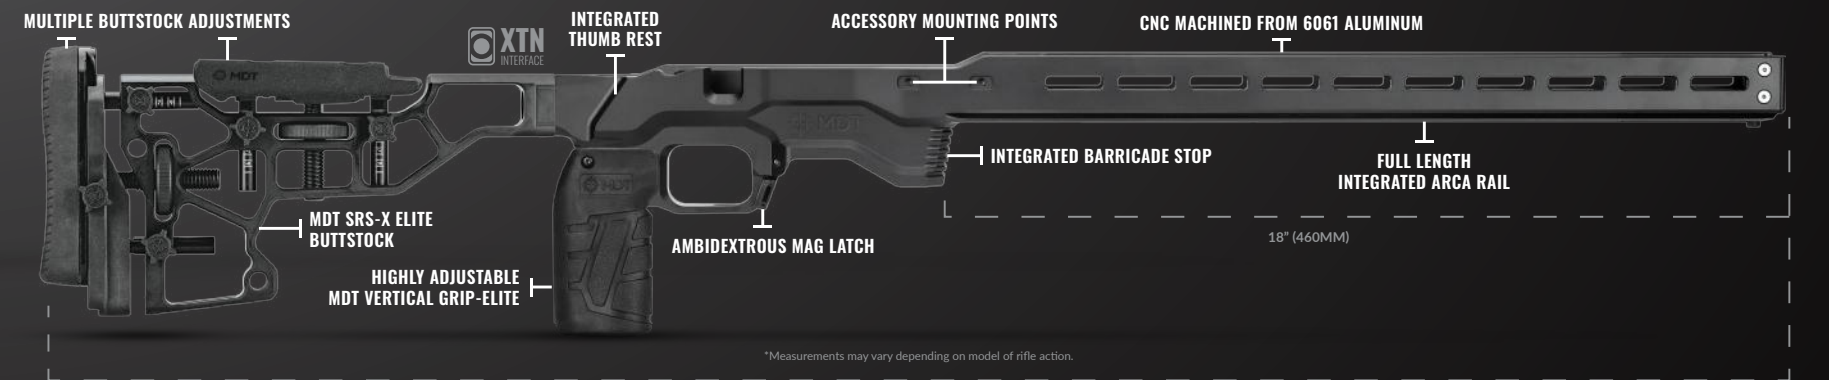

37.4" (950MM)

18" (460MM)