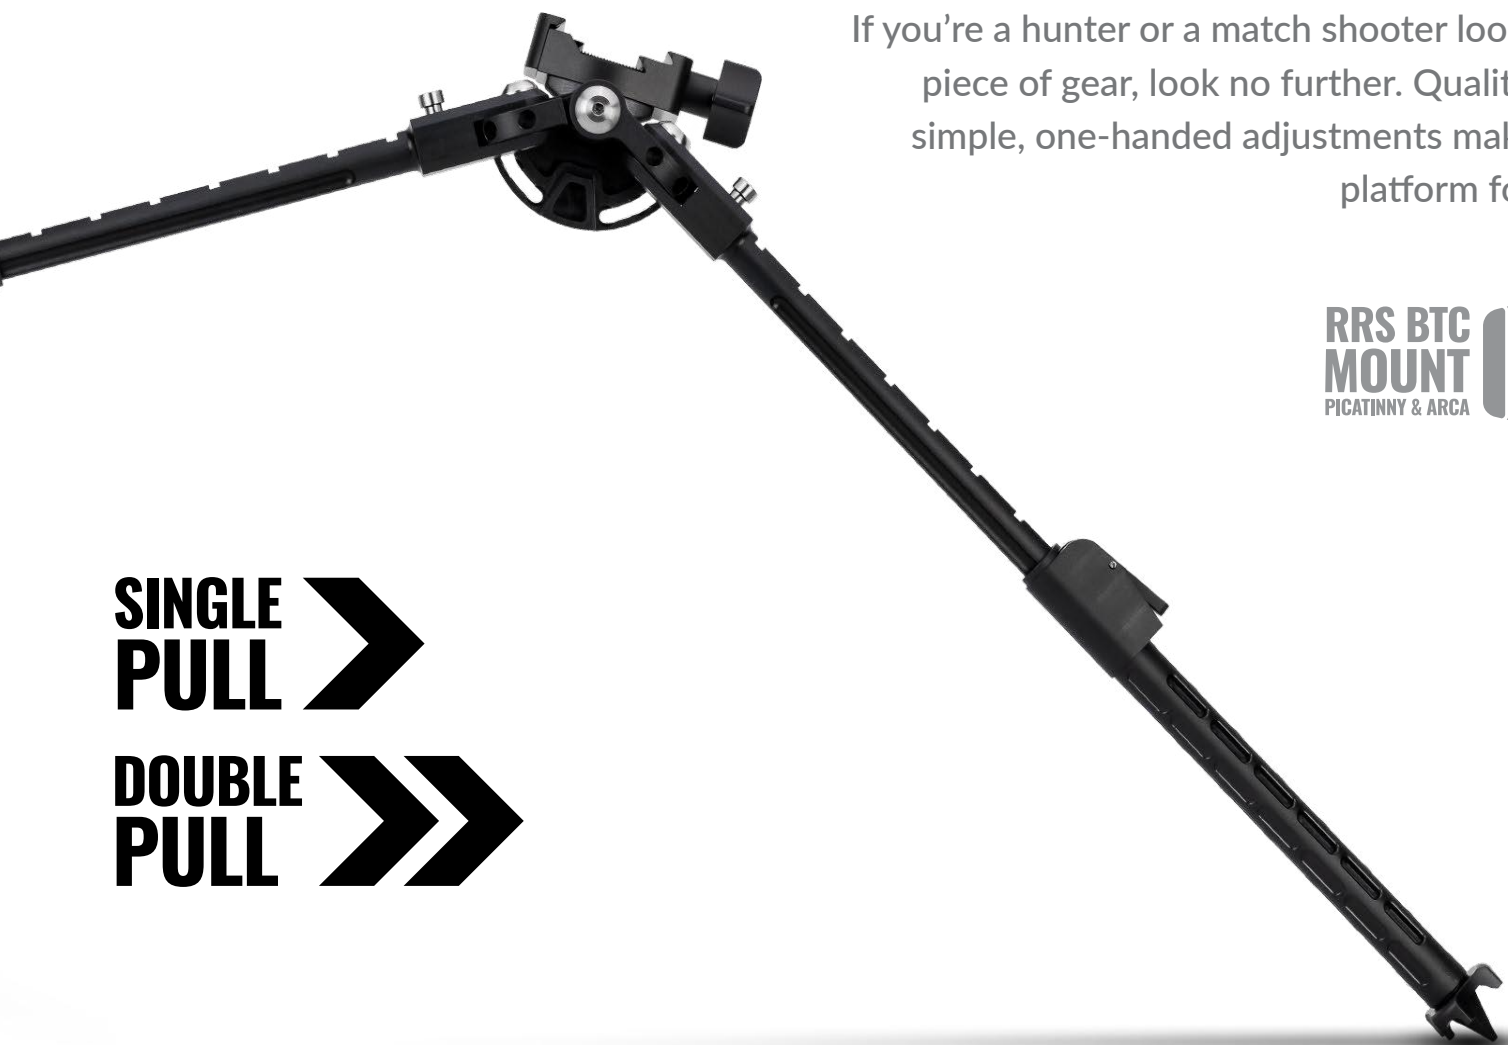

STARTING AT **\$899.95** USD

**CKYE-POD GEN2 | DOUBLE PULL**

Leg Length  
Collapsed: 9" | Extended: 18"

STARTING AT **\$799.95** USD

**CKYE-POD GEN2 | TRIPLE PULL**

Leg Length  
Collapsed: 14.5" | Extended: 37.5"

STARTING AT **\$999.95** USD

SEE ALL PART NUMBERS ON PAGE: 91

**CKYE-POD GEN2 | ATTACHMENT HEADS**

BTC (ARCA & Picatinny compatible), and RRS mounting options are available as separate attachment heads for the MDT Ckye-Pod GEN2.

STARTING AT **\$59.95** USD

# THE MOST VERSATILE LIGHTWEIGHT BIPOD IN THE WORLD

If you're a hunter or a match shooter looking for a game-changing piece of gear, look no further. Quality craftsmanship and fast, simple, one-handed adjustments make this bipod the ultimate platform for stability and versatility.