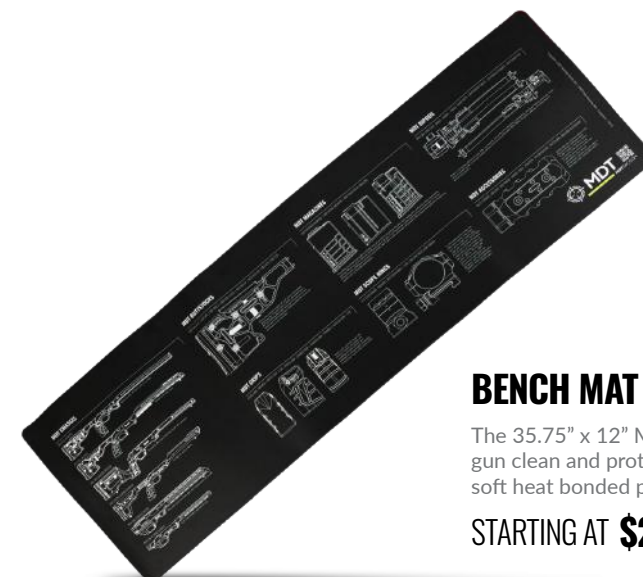

BENCH MAT

The 35.75" x 12" MDT Bench Mat will keep your gun clean and protected. Vulcanized rubber with soft heat bonded polyester.

STARTING AT **$29.95** USD